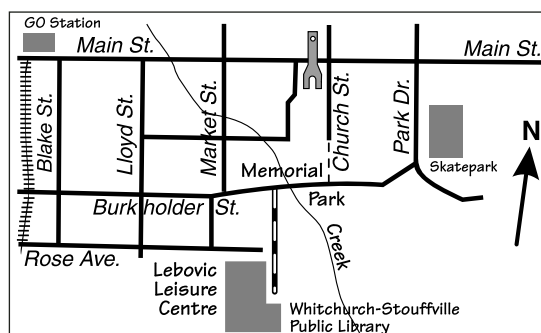

Large Multi-Purpose Room (90-person capacity)

Community Group (3hr max): $45 / $115 (full day)

Private Rental (3hr max): $75 / $225 (full day)

**For info on rates or pool bookings contact Kelly Leveck
at 905-642-7529 x '0' (or 401 messages only)**